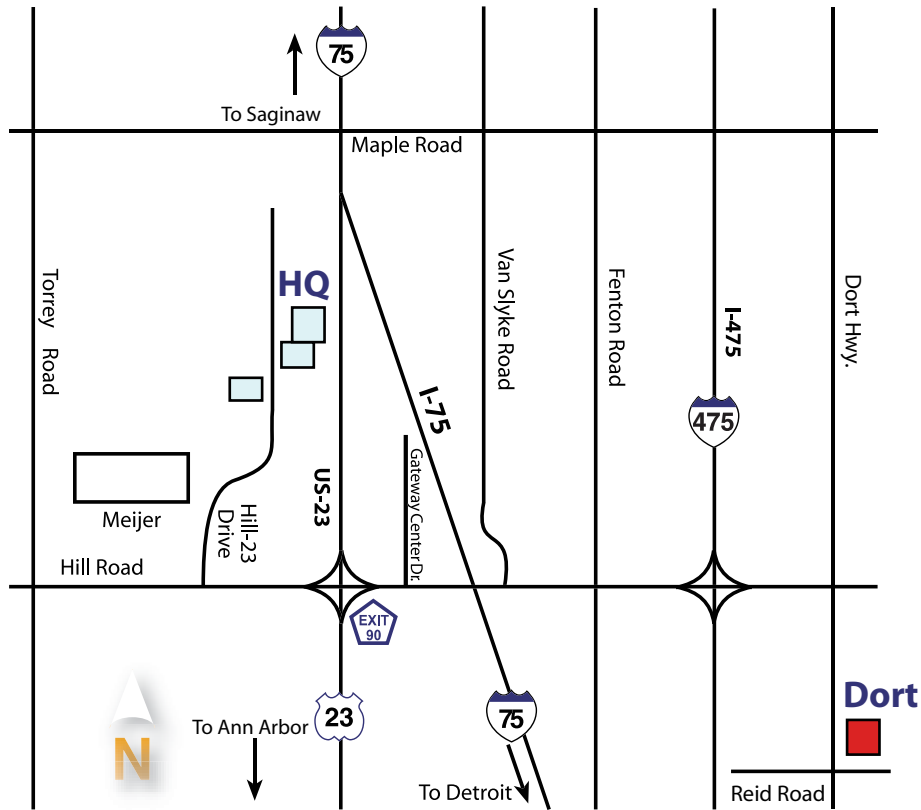

Dort Road Operations

7075 South Dort Highway
Space 200-A
Grand Blanc, MI 48439

TG-266-6/04

FROM NORTH(I-75, US 23)

- I-75, US 23 South to where the two split (immediately after Bristol Road Exit).
- Stay on US 23 to Hill Rd. Exit, (Exit 90) and turn Left.
- Proceed three miles and Turn Right at Dort Highway.
- Follow Dort Highway to the Waretech facility on the east side of Dort Highway north of Reid Road.

FROM SOUTH (US 23)

- US-23 to to EXIT 88 toward RANKIN / GD BLANC.
- Turn Right onto West Grand Blanc Road.
- Proceed four miles to MI-54/ Dort Hwy and turn Left.
- Follow MI-54 Dort Highway to the Waretech facility on the east side of Dort Highway just north of Reid Road.

FROM DETROIT AREA (I-75)

- I-75 North to to MI-54 / DORT HWY via EXIT 109 toward BURTON.
- Follow 1.5 miles to the Waretech facility located on the Northeast corner of Reid Road and Dort Highway.