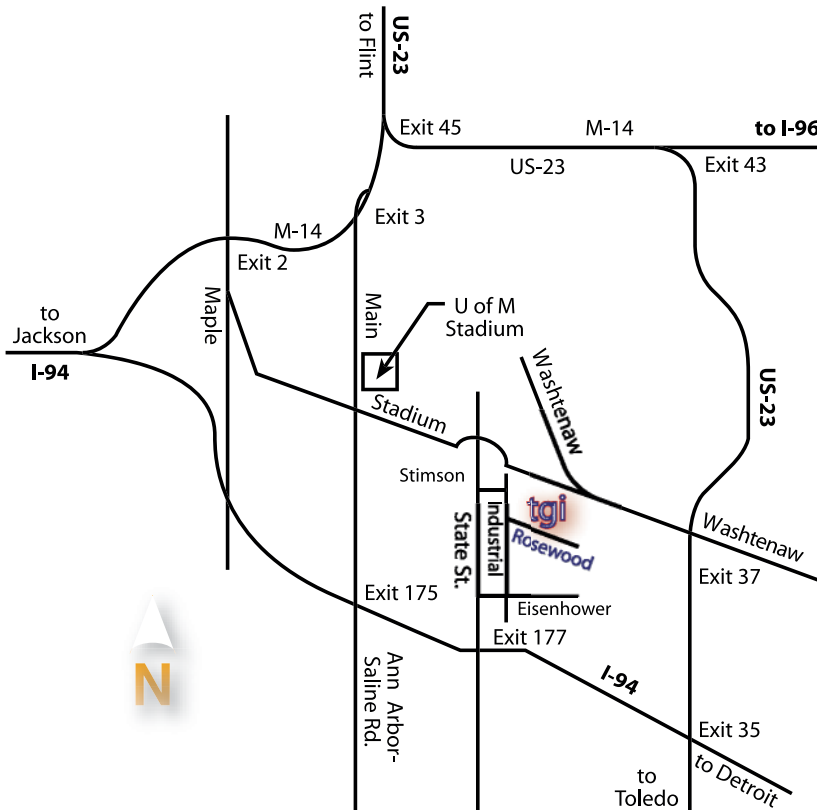

Ann Arbor Operations

1225 Rosewood • Ann Arbor, MI 48104
Phone: 734-662-2996 • Fax: 734-662-0909

TG-266-6/00

FROM SOUTH AND DETROIT I-94

- US 23 to West I-94 take the State Street Exit and follow it North.
- Turn Right on Eisenhower Parkway.
- Go East two lights to South Industrial and turn Left.
- Follow the road around until you see a sign that reads "Rosewood Plaza" and turn Right.
- We are the second driveway on the Left.

FROM NORTH AND NORTHERN DETROIT AREA (US 23 AND I-96)

- US-23 to Exit 37B (Washtenaw) take West towards Ann Arbor.
- Stay to the Left on Washtenaw. Road will split, follow Stadium Road to the Left.
- Turn Left on Industrial.
- Follow Industrial to Rosewood Plaza.
- We are the second driveway on the Left.