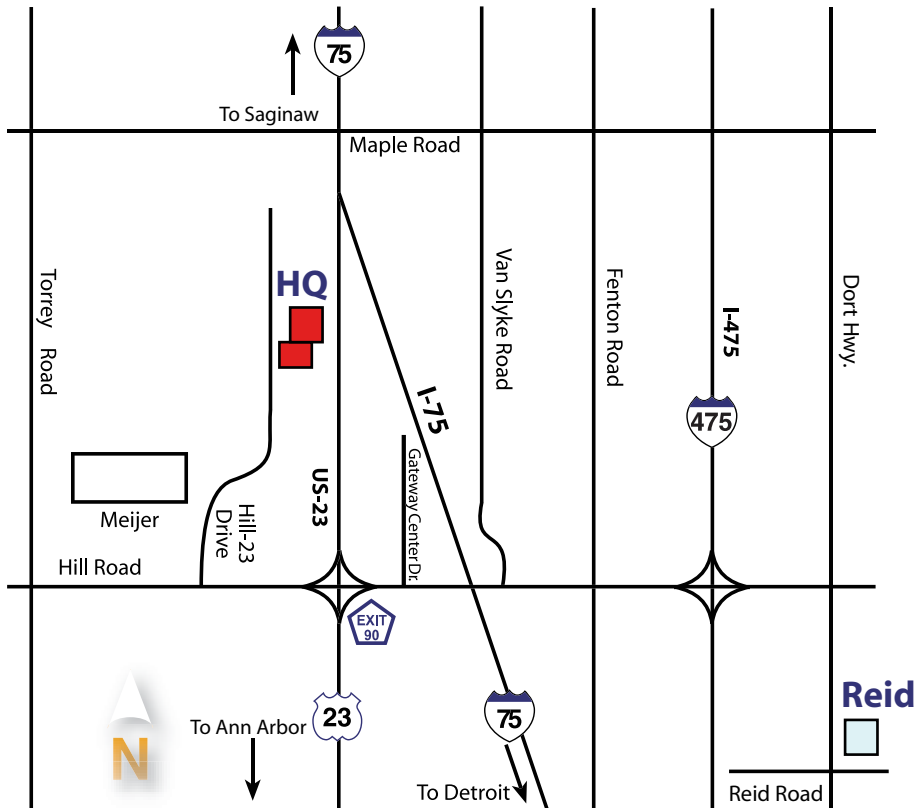

Flint Headquarters & Operations

5365 Hill-23 Drive • Flint, MI 48507

Phone: 810-239-5553 • Fax: 810-239-4321

TG-266-6/04

FROM NORTH (I-75, US 23)

- I-75, US 23 South to where the two split (immediately after Bristol Road Exit).
- Stay on US 23 to Hill Rd. Exit, (Exit 90) and turn Right.
- Turn Right at next light onto Hill-23 Drive.
- Follow the road around until you see our building on the Right.

FROM SOUTH (US 23)

- US-23 to Hill Road Exit, (Exit 90) and turn Left.
- Turn Right at second light onto Hill-23 Drive.
- Follow the road around until you see our building on the Right.

FROM DETROIT AREA (I-75)

- I-75 North to I-475 North.
- Hill Road Exit, and turn Left.
- Go down 8 lights to Hill-23 Drive and turn Right.
- Follow the road around until you see our building on the Right.